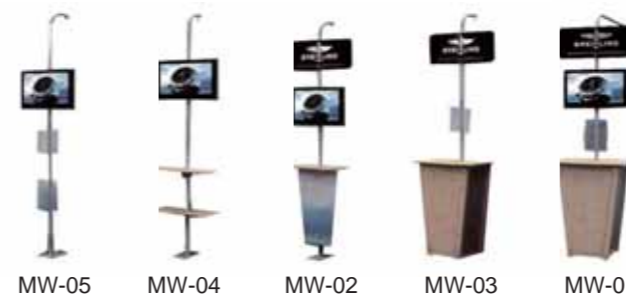

No.1 lightness and flexibility: Farbee

FARDEE

Its overwhelming lightness makes booth possible to be taken over the world.

3D-106

Size : W3000mm

Weight : 13.8kg

3D-80B

Its overwhelming lightness makes booth possible to be taken over the world.

The lightness would be important aspect when you thought of traveling the exhibitions in Japan and the world.

Postage would be surprisingly reflected because of the lightness of our "Farbee".

Counter, monitor, etc... Free option is available. Windows

WINDOWS

New standard booth additional consolidated freely.

The new standard booth, Window, can be put additional monitor and exhibition desk as you will.

Rearrangement and replacement of this booth is so easy that is widely used not only at an exhibition but also show room and stores.

MW-3X3-001

Size : W3000mm

Weight : 37.8kg

Size : W3000mm
Weight : 18kg

3D-3x4-002

Size : W3000mm
Weight : 19.8kg

3D-150A

Size : W3000mm
Weight : 16.2kg

3D-3x3-001

Size : W3000mm
Weight : 19.8kg

3D-3x3-003

Size : W3000mm
Weight : 14kg

3D-105

Size : W3000mm
Weight : 31.4kg

MW-3X3-004

Size : W3000mm
Weight : 60.14kg

3MW-3X3-006

Size : W3000mm
Weight : 72.03kg

3MW-3X3-005

Size : W6000mm
Weight : 108kg

3MW-3X6-003

Size : W6000mm
Weight : 102.83kg

3MW-3X6-005

Please see attached sheet amounts.

Monitor is optional

Customer s voice

The best aspect is there s no waste of the resources by recycling the booth.

Before using "Great booth", we had constructed a booth and demolished it every time we give an exhibition.

The benefit of using "great booth" is it makes it possible to cut the cost down and raise the recognition of the brand. These are my favorite points of "Great booth".

I am pleased to highest!

ISIKAWAGIKEN Co., Ltd

Customer s voice

It s necessary for doing worldwide business.