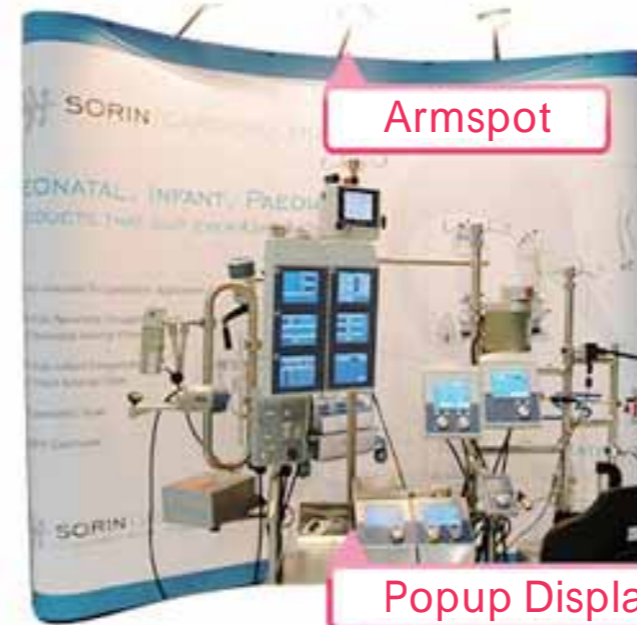

Our definitive "Great Booth"! No.1 popularity

POP-UP

Carry the booth in this exclusive carry that is available as a reception desk counter

A full set can flexibly cope with any exhibition.

By using all the wall surfaces, it makes appealing visually and effectively possible.

[POPUP Display Exhibition Set] Please see attached sheet amounts.